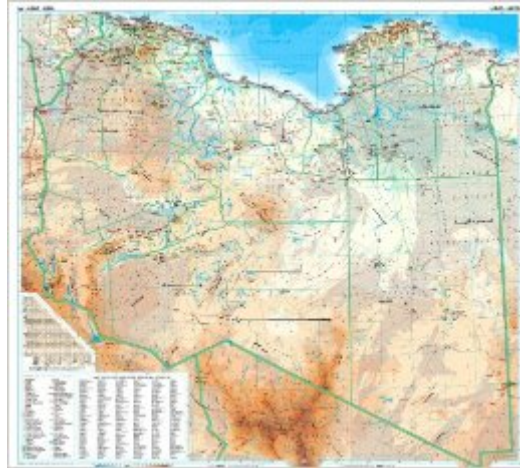

# Libya Geographic Wall Map, Laminated

## Synopsis

A detailed physical wall map that also shows roads, towns, villages, rivers, etc. The geographic (physical) map has shaded relief and hypsometric shading to show elevation. Bilingual English/Arabic.

[Download to continue reading...](#)

Libya Geographic Wall Map, Laminated Streetwise Rome Map - Laminated City Center Street Map of Rome, Italy - Folding pocket size travel map with metro map, subway Appalachian Trail Wall Map [Laminated] (National Geographic Reference Map) StreetSmart NYC Map by VanDam - City Street Map of Manhattan, New York, in 9/11 National Memorial Edition - Laminated folding pocket size city travel and subway map, 2016 Edition Streetwise London Map - Laminated City Center Street Map of London, England Streetwise Venice Water Bus Map - Laminated Vaporetto Venice Map for Travel - Pocket Size World Decorator [Laminated] (National Geographic Reference Map) National Parks of the United States [Laminated] (National Geographic Reference Map) United States Executive Poster Size Wall Map (tubed) (National Geographic Reference Map) Greater Middle East Region: Including Afghanistan, Pakistan, Libya and Turkey (Hammond Greater Middle East Region Map) Libya Map (English, Spanish, French, Italian and German Edition) (English and French Edition) Libya 1:1,750,000 Geographical Travel Map, GIZI Libya (Cartographia World Travel Map) (French Edition) Libya Map Brooklyn Ny Wall Map Laminated John Muir Trail Topographic Map Guide (National Geographic Trails Illustrated Map) Yellowstone and Grand Teton National Parks [Map Pack Bundle] (National Geographic Trails Illustrated Map) Peters World Map (Laminated Poster) Rand McNally World Folded Wall Map (M Series Map of the World) ADC the Map People Raleigh, NC 50 Mile Radius Map: Folded